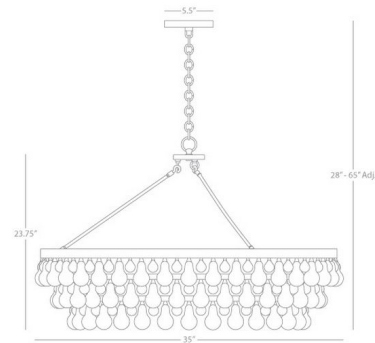

By Robert Abbey

Description

The Bling Chandelier brings a romantic elegance to your interior space. The tiered round frame is layered with crystal droplets that create a dazzling sparkle.

Shown in antique brass / crystal

Specifications

COLOR Crystal
BODY FINISH Antique Brass
WATTAGE 318W
DIMMER Standard 120V
DIMENSIONS 35\"W x 23.75\"H
BULB NOT INCLUDED 6 x A19/Medium (E26)/53W/120V Incandescent
COUNTRY OF ORIGIN China