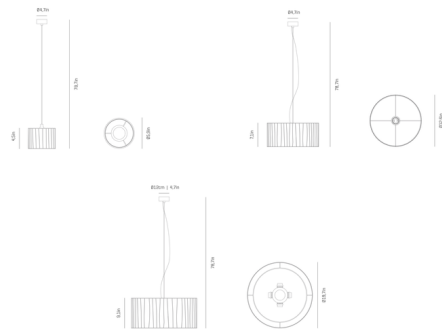

By a-emotional light

Description

The Curvas Pendant offers a reinterpretation of the classic Tiffany glassmaking technique. Curvas' shade is made of irregularly shaped glass pieces that are perfectly fitted into an elegant drum shape. This pendant's timeless look will complement a wide variety of decor styles.

Shown in stainless steel / white

Specifications

COLOR	White
BODY FINISH	Stainless Steel
WATTAGE	8W
DIMMER	Standard 120V
DIMENSIONS	12.6"W x 7.1"H
BULB NOT INCLUDED	1 x A19/Medium (E26)/8W/120V LED
COUNTRY OF ORIGIN	Spain