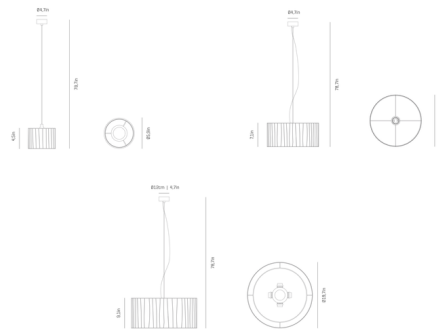

## Curvas Pendant

By a-emotional light

### Description

The Curvas Pendant offers a reinterpretation of the classic Tiffany glassmaking technique. Curvas' shade is made of irregularly shaped glass pieces that are perfectly fitted into an elegant drum shape. This pendant's timeless look will complement a wide variety of decor styles.

### Specifications

COLOR	White
BODY FINISH	Stainless Steel
WATTAGE	8W
DIMMER	Standard 120V
DIMENSIONS	12.6"W x 7.1"H
BULB NOT INCLUDED	1 x A19/Medium (E26)/8W/120V LED
COUNTRY OF ORIGIN	Spain

CLICK TO VIEW PRODUCT