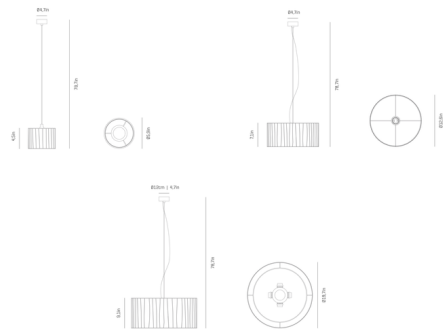

By a-emotional light

Description

The Curvas Pendant offers a reinterpretation of the classic Tiffany glassmaking technique. Curvas' shade is made of irregularly shaped glass pieces that are perfectly fitted into an elegant drum shape. This pendant's timeless look will complement a wide variety of decor styles.

Shown in stainless steel / white

Specifications

COLOR White
BODY FINISH Stainless Steel
WATTAGE 8W
DIMMER Standard 120V
DIMENSIONS 12.6"W x 7.1"H
BULB NOT INCLUDED 1 x A19/Medium (E26)/8W/120V LED
COUNTRY OF ORIGIN Spain