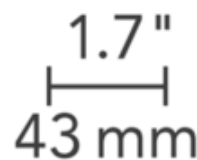

Technical Information

FUNCTION	Shower/Wet Location

SPEC # ELE46524

COMPANY	PROJECT	FIXTURE TYPE	APPROVED BY	DATE