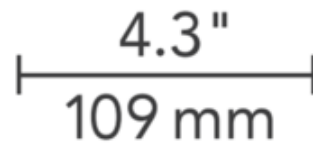

Technical Information

FUNCTION	Shower/Wet Location

SPEC # ELE46524

COMPANY	PROJECT	FIXTURE TYPE	APPROVED BY	DATE