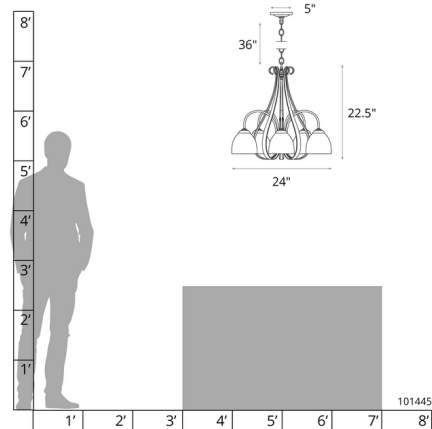

### Description

The Sweeping Taper 5 Arm Curved Chandelier brings a graceful beauty to your interior space. Hand shaped steel ribbons are complemented by tulip shaped glass diffusers directing light downward. Canopy: 5 inch diameter. Slope ceiling adaptable. Handcrafted to order by skilled artisans in Vermont, USA. Lifetime Limited Warranty when installed in residential setting.

### Specifications

COLOR	Opal
BODY FINISH	Natural Iron
WATTAGE	500W
DIMMER	Standard 120V
DIMENSIONS	24"W x 22.5"H
BULB NOT INCLUDED	5 x A19/Medium (E26)/100W/120V Incandescent
OTHER BULB OPTIONS	5 x A19/Medium (E26)/120V LED
COUNTRY OF ORIGIN	United States

### Technical Information

PRODUCT DIMENSIONS	Adjustable Chain Length: 36"
--------------------	------------------------------

CLICK TO VIEW PRODUCT

Notes: