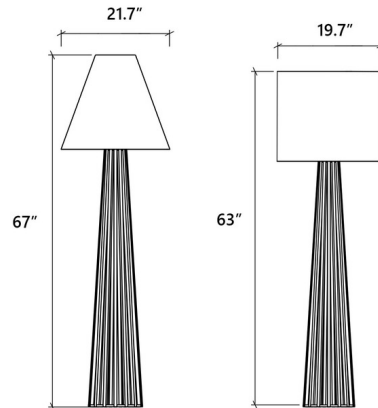

Shown in walnut / off white

Specifications

COLOR	Off White
BODY FINISH	Walnut
WATTAGE	17W
DIMMER	N/A
DIMENSIONS	21.7"W x 67"H
BULB NOT INCLUDED	1 x A19/Medium (E26)/17W/120V LED
OTHER BULB OPTIONS	A19/Medium (E26)/120V Incandescent
COUNTRY OF ORIGIN	Brazil

CLICK TO VIEW PRODUCT

Notes: