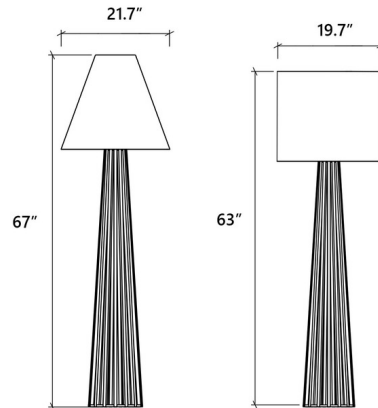

### Specifications

COLOR	Off White
BODY FINISH	Walnut
WATTAGE	17W
DIMMER	N/A
DIMENSIONS	21.7"W x 67"H
BULB NOT INCLUDED	1 x A19/Medium (E26)/17W/120V LED
OTHER BULB OPTIONS	A19/Medium (E26)/120V Incandescent
COUNTRY OF ORIGIN	Brazil