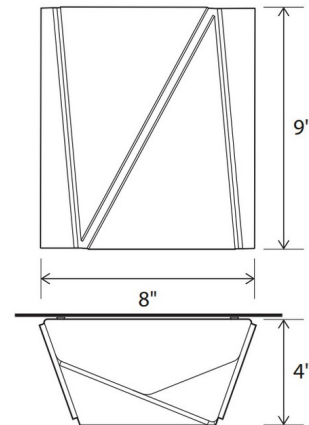

### Specifications

COLOR	Walnut
BODY FINISH	Brushed Brass
WATTAGE	13W
DIMMER	Low Voltage Electronic
DIMENSIONS	8"W x 9"H x 4"D
INTEGRATED LED MODULE	1 x LED/13W/120-277V LED
COUNTRY OF ORIGIN	United States