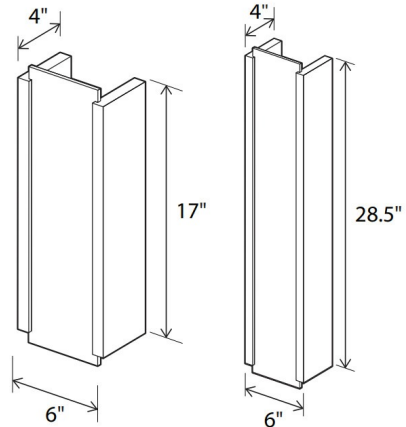

Shown in maple / frosted

CLICK TO VIEW PRODUCT

Notes: