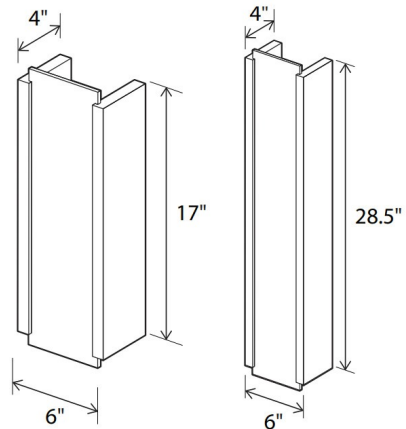

Shown in maple / frosted

CLICK TO VIEW PRODUCT

Notes: