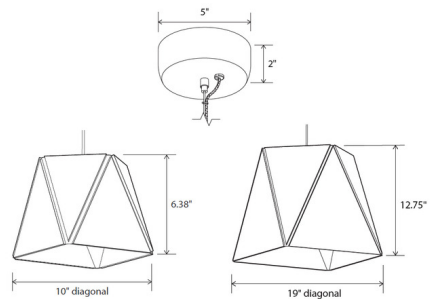

Specifications

COLOR Dark Stained Walnut
BODY FINISH Brushed Brass
WATTAGE 3.2W
DIMMER Low Voltage Electronic
DIMENSIONS 10"W x 6.38"H
INTEGRATED LED MODULE 1 x LED/3.2W/120V LED
COUNTRY OF ORIGIN United States

Technical Information

PRODUCT DIMENSIONS Cable Length: 72"
COLOR RENDERING 90 CRI
LAMP COLOR 2700K
LUMENS/WATT 107.81
LUMINOUS FLUX 345 lumens

Shown in brushed brass / dark stained walnut

CLICK TO VIEW PRODUCT