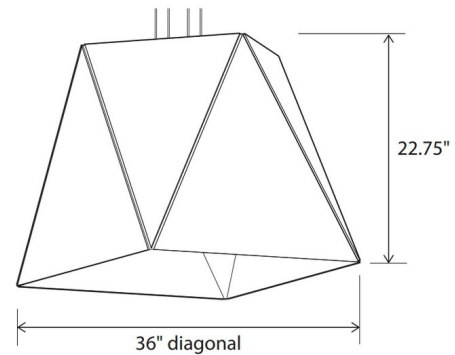

Shown in brushed brass / walnut

Specifications

COLOR	Walnut
BODY FINISH	Brushed Brass
WATTAGE	18W
DIMMER	Not Dimmable
DIMENSIONS	36"W x 22.75"H
BULB NOT INCLUDED	1 x LED/GU24/18W/120V LED
COUNTRY OF ORIGIN	United States

Technical Information

PRODUCT DIMENSIONS	Cable Length: 96"
COLOR RENDERING	.90 CRI
LAMP COLOR	2700K

CLICK TO VIEW PRODUCT

Notes: