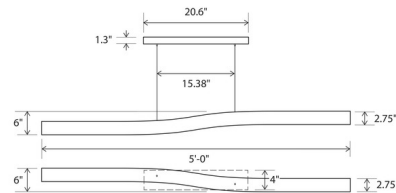

Description

The light and delicate Camur Linear Pendant features a gentle curve which appears the same from the side as it does from the bottom. Available in Walnut or Dark Stained Walnut with a Brushed Aluminum linear canopy and frosted polymer diffuser. Dimmable via low-voltage electronic, TRIAC, or 0-10V dimmers. 2700K and 3500K color temperature options available.

Shown in walnut / frosted

Specifications

COLOR	Frosted
BODY FINISH	Dark Stained Walnut
WATTAGE	35W
DIMMER	Low Voltage Electronic
DIMENSIONS	60"L x 2.75"W x 6"H
INTEGRATED LED MODULE	1 x LED/35W/120V LED
COUNTRY OF ORIGIN	United States