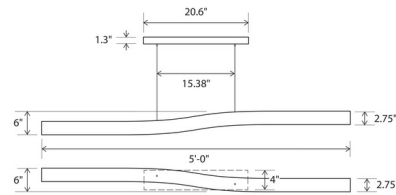

By Cerno

Description

The light and delicate Camur Linear Pendant features a gentle curve which appears the same from the side as it does from the bottom. Available in Walnut or Dark Stained Walnut with a Brushed Aluminum linear canopy and frosted polymer diffuser. Dimmable via low-voltage electronic, TRIAC, or 0-10V dimmers. 2700K and 3500K color temperature options available.

Shown in walnut / frosted

Specifications

COLOR	Frosted
BODY FINISH	Walnut
WATTAGE	35W
DIMMER	Low Voltage Electronic
DIMENSIONS	60"L x 2.75"W x 6"H
INTEGRATED LED MODULE	1 x LED/35W/120V LED
COUNTRY OF ORIGIN	United States

Technical Information

PRODUCT DIMENSIONS	Canopy: 20.6"L x 4"W
COLOR RENDERING	93 CRI
LAMP COLOR	2700K
LUMENS/WATT	71.43
LUMINOUS FLUX	2500 lumens

CLICK TO VIEW PRODUCT

Notes: