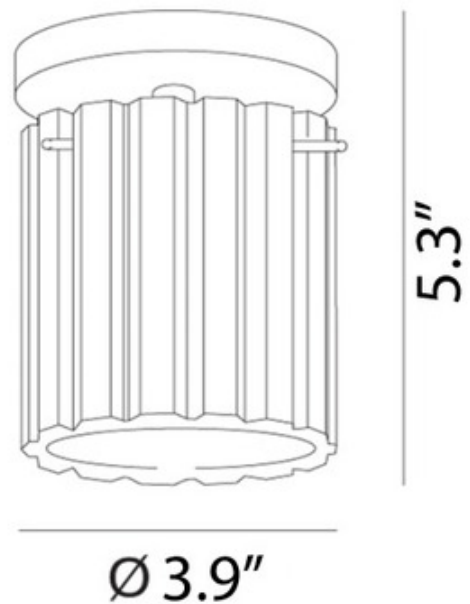

Technical Information

LAMP LIFE	2000 hours

SPEC #	DMJ470722

COMPANY	PROJECT	FIXTURE TYPE	APPROVED BY	DATE