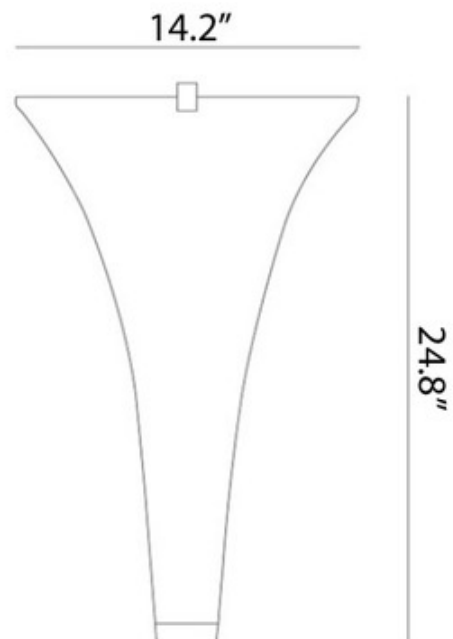

Technical Information

LAMP LIFE	2000 hours

SPEC # DMJ470776

COMPANY	PROJECT	FIXTURE TYPE	APPROVED BY	DATE