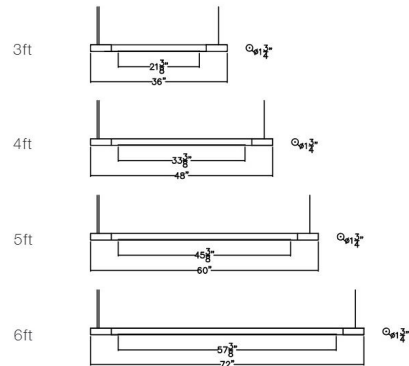

By hollis+morris

Description

The minimal and stylish Bennington Linear Pendant fits the needs of a variety of spaces either clustered together or standing alone. Solid wood with powder coated end caps. Two point suspension with single 7 inch diameter canopy connection in White finish. Integrated 24 volt 3000K, 95CRI LED module and dimmable driver. Dimmable with a 24V phase dimmer, sold separately.

Specifications

COLOR Black
 BODY FINISH Natural Oak
 WATTAGE 13W
 DIMMER Standard 120V
 DIMENSIONS 36"L x 1.75"W x 1.75"H
 INTEGRATED LED MODULE 1 x LED/13W/120V LED
 COUNTRY OF ORIGIN Canada

Technical Information

PRODUCT DIMENSIONS Cable Length: 120"
 COLOR RENDERING 95 CRI
 LAMP COLOR 3000K
 LUMENS/WATT 52.23
 LUMINOUS FLUX 679 lumens

Shown in natural oak / black

CLICK TO VIEW PRODUCT

Notes: