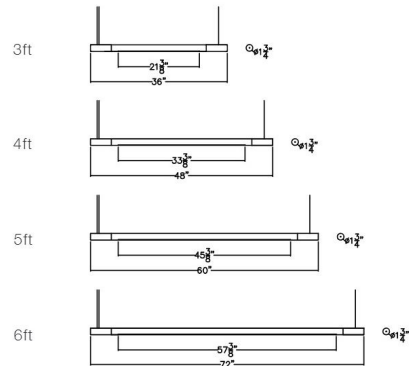

By hollis+morris

Description

The minimal and stylish Bennington Linear Pendant fits the needs of a variety of spaces either clustered together or standing alone. Solid wood with powder coated end caps. Two point suspension with single 7 inch diameter canopy connection in White finish. Integrated 24 volt 3000K, 95CRI LED module and dimmable driver. Dimmable with a 24V phase dimmer, sold separately.

Specifications

COLOR Black
BODY FINISH Natural Oak
WATTAGE 13W
DIMMER Standard 120V
DIMENSIONS 36"L x 1.75"W x 1.75"H
INTEGRATED LED MODULE 1 x LED/13W/120V LED
COUNTRY OF ORIGIN Canada

Technical Information

PRODUCT DIMENSIONS Cable Length: 120"
COLOR RENDERING 95 CRI
LAMP COLOR 3000K
LUMENS/WATT 52.23
LUMINOUS FLUX 679 lumens

Shown in natural oak / black

CLICK TO VIEW PRODUCT

Notes: