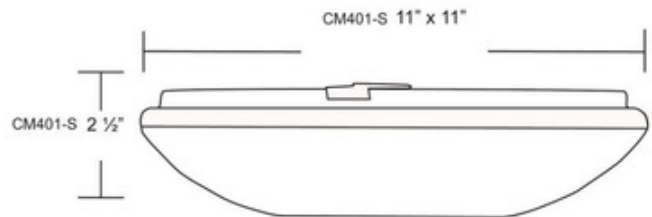

COMPANY

PROJECT

FIXTURE TYPE

APPROVED BY

DATE