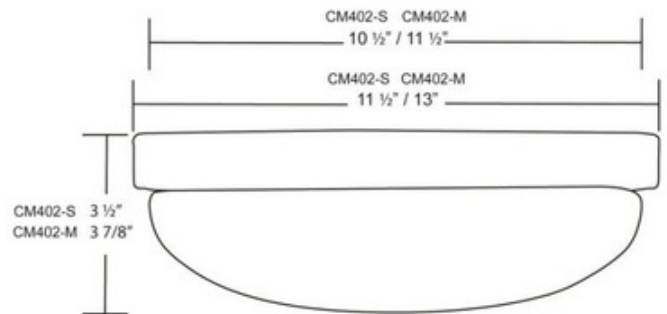

COMPANY

PROJECT

FIXTURE TYPE

APPROVED BY

DATE