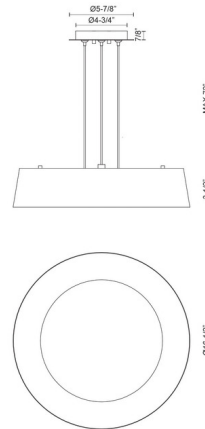

Description

Sampson Pendant features a round metal shade in Black with a Gold interior or White with a Silver interior. Inside the shade is a white opal semi-domed glass diffuser which emits the light brilliantly throughout the shade and downward. Integrated 18 watt 120 volt LED light source. 17.25 inch width x 4.13 inch height x 76.13 inch maximum length. ETL listed.

Specifications

COLOR	N/A
BODY FINISH	Black
WATTAGE	18W
DIMMER	Low Voltage Electronic
DIMENSIONS	76.13"L x 17.25"W x 4.13"H
INTEGRATED LED MODULE	1 x LED/18W/120V LED

Technical Information

PRODUCT DIMENSIONS	Max Overall Height: 76.125"
LAMP LIFE	50000 hours
COLOR RENDERING	90 CRI
LAMP COLOR	3000K
LUMENS/WATT	53.17
LUMINOUS FLUX	957 lumens

Shown in black

CLICK TO VIEW PRODUCT

Notes: