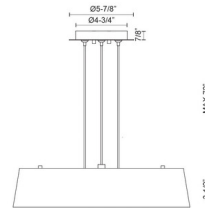

CLICK TO VIEW PRODUCT

Notes: