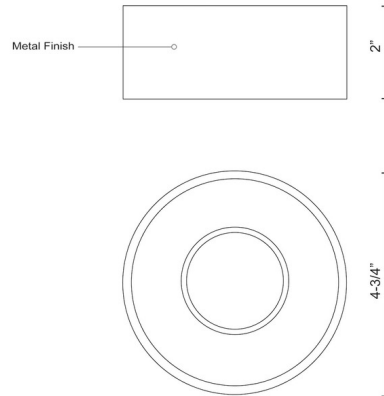

CLICK TO VIEW PRODUCT

Notes: