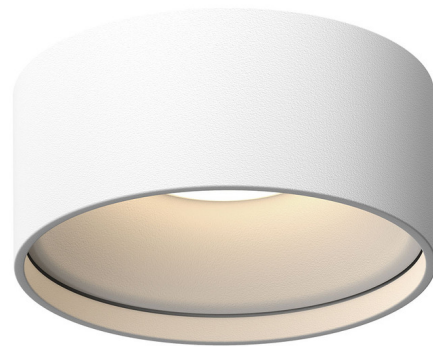

Lightology

lightology.com
866-954-4489
06-04-26

Project: _____

Company: _____

Location: _____ Fixture Type: _____

SPEC #: **KZC471162**

Approved On: _____ Approved By: _____

Lucci Ceiling Light Fixture By Kuzco Lighting

Description

Lucci Ceiling Light Fixture features a painted Black or White cylinder shade made from heavy gauge cast aluminum, high-precision spherical optical lens, and chrome anodized beehive surfaced reflector with downlight distribution. ETL listed.

Specifications

| | |
|-----------------------|------------------------|
| COLOR | N/A |
| BODY FINISH | White |
| WATTAGE | 15W |
| DIMMER | Low Voltage Electronic |
| DIMENSIONS | 4.75"W x 2"H |
| INTEGRATED LED MODULE | 1 x LED/15W/120V LED |