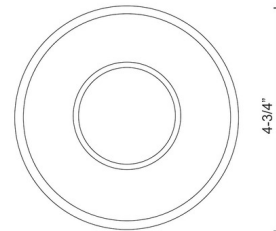

Description

Lucci Ceiling Light Fixture features a painted Black or White cylinder shade made from heavy gauge cast aluminum, high-precision spherical optical lens, and chrome anodized beehive surfaced reflector with downlight distribution. ETL listed.

Specifications

COLOR	N/A
BODY FINISH	White
WATTAGE	15W
DIMMER	Low Voltage Electronic
DIMENSIONS	4.75"W x 2"H
INTEGRATED LED MODULE	1 x LED/15W/120V LED

Technical Information

LAMP LIFE	50000 hours
COLOR RENDERING	90 CRI
LAMP COLOR	3000K
LUMENS/WATT	65.20
LUMINOUS FLUX	978 lumens

Shown in white

CLICK TO VIEW PRODUCT

Notes: