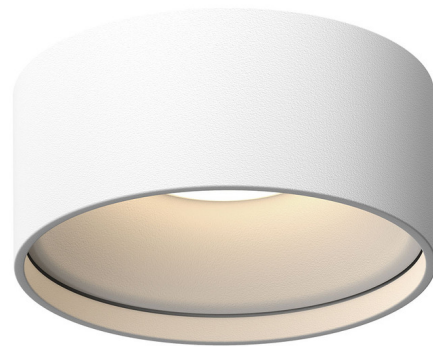

Lightology

lightology.com
866-954-4489
04-20-26

Project: _____

Company: _____

Location: _____ Fixture Type: _____

SPEC #: **KZC471162**

Approved On: _____ Approved By: _____

Lucci Ceiling Light Fixture By Kuzco Lighting

Description

Lucci Ceiling Light Fixture features a painted Black or White cylinder shade made from heavy gauge cast aluminum, high-precision spherical optical lens, and chrome anodized beehive surfaced reflector with downlight distribution. ETL listed.

Specifications

COLOR	N/A
BODY FINISH	White
WATTAGE	15W
DIMMER	Low Voltage Electronic
DIMENSIONS	4.75"W x 2"H
INTEGRATED LED MODULE	1 x LED/15W/120V LED

Technical Information

LAMP LIFE	50000 hours
COLOR RENDERING	90 CRI
LAMP COLOR	3000K
LUMENS/WATT	65.20
LUMINOUS FLUX	978 lumens

Shown in white

CLICK TO VIEW PRODUCT

Notes: