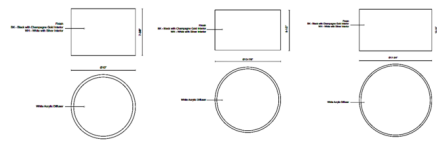

CLICK TO VIEW PRODUCT

Notes: