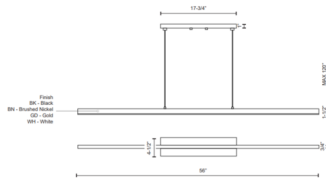

Description

The Vega Linear Pendant brings a clean profile to your interior space. The slim ultra sleek frame casts warm light across your room.

Specifications

COLOR Frosted
BODY FINISH Brushed Nickel
WATTAGE 32W
DIMMER Low Voltage Electronic
DIMENSIONS 45"L x 0.75"W x 1.5"H
INTEGRATED LED MODULE 1 x LED/32W/120V LED

Technical Information

PRODUCT DIMENSIONS Adjustable Cable Length: 120"
LAMP LIFE 50000 hours
COLOR RENDERING 90 CRI
LAMP COLOR 3000K
LUMENS/WATT 48.47
LUMINOUS FLUX 1551 lumens

Shown in brushed nickel / frosted