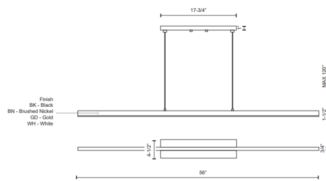

Description

The Vega Linear Pendant brings a clean profile to your interior space. The slim ultra sleek frame casts warm light across your room.

Specifications

COLOR	Frosted
BODY FINISH	Brushed Nickel
WATTAGE	32W
DIMMER	Low Voltage Electronic
DIMENSIONS	45"L x 0.75"W x 1.5"H
INTEGRATED LED MODULE	1 x LED/32W/120V LED

Technical Information

PRODUCT DIMENSIONS	Adjustable Cable Length: 120"
LAMP LIFE	50000 hours
COLOR RENDERING	90 CRI
LAMP COLOR	3000K
LUMENS/WATT	48.47
LUMINOUS FLUX	1551 lumens

Shown in brushed nickel / frosted