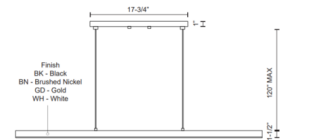

Description

The Vega Linear Pendant brings a clean profile to your interior space. The slim ultra sleek frame casts warm light across your room.

Specifications

COLOR Frosted
BODY FINISH Brushed Nickel
WATTAGE 32W
DIMMER Low Voltage Electronic
DIMENSIONS 45"L x 0.75"W x 1.5"H
INTEGRATED LED MODULE 1 x LED/32W/120V LED

Technical Information

PRODUCT DIMENSIONS Adjustable Cable Length: 120"
LAMP LIFE 50000 hours
COLOR RENDERING 90 CRI
LAMP COLOR 3000K
LUMENS/WATT 48.47
LUMINOUS FLUX 1551 lumens

Shown in brushed nickel / frosted