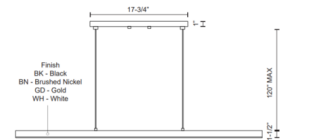

Description

The Vega Linear Pendant brings a clean profile to your interior space. The slim ultra sleek frame casts warm light across your room.

Specifications

COLOR	Frosted
BODY FINISH	Brushed Nickel
WATTAGE	32W
DIMMER	Low Voltage Electronic
DIMENSIONS	45"L x 0.75"W x 1.5"H
INTEGRATED LED MODULE	1 x LED/32W/120V LED

Technical Information

PRODUCT DIMENSIONS	Adjustable Cable Length: 120"
LAMP LIFE	50000 hours
COLOR RENDERING	90 CRI
LAMP COLOR	3000K
LUMENS/WATT	48.47
LUMINOUS FLUX	1551 lumens

Shown in brushed nickel / frosted