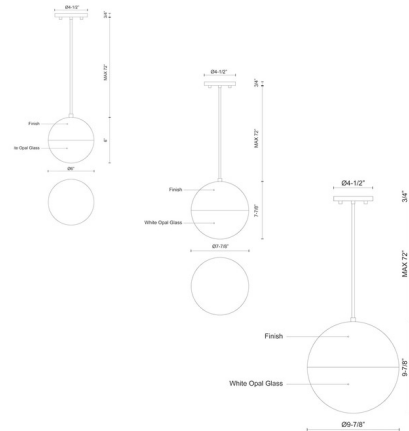

Description

The Monae Pendant adds a bold retro look to your interior space. The orb shaped body is split into two distinct materials, steel on the top and glass on the bottom half that cast warm shadows in your room. Sloped Ceiling compatible.

Specifications

COLOR White Opal
 BODY FINISH Black
 WATTAGE 13W
 DIMMER Low Voltage Electronic
 DIMENSIONS 6"W x 6"H
 INTEGRATED LED MODULE 1 x LED/13W/120V LED

Technical Information

PRODUCT DIMENSIONS Adjustable Cable Length: 120"
 LAMP LIFE 50000 hours
 COLOR RENDERING 90 CRI
 LAMP COLOR 3000K
 LUMENS/WATT 29.46
 LUMINOUS FLUX 383 lumens

Shown in black / white opal

CLICK TO VIEW PRODUCT

Notes: