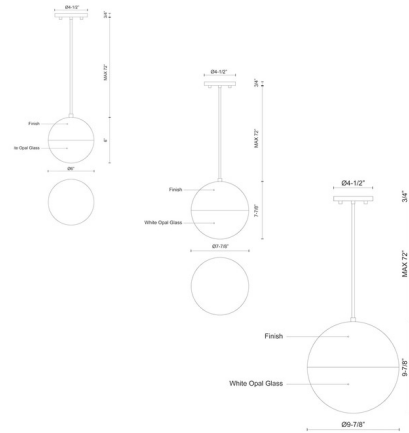

Description

The Monae Pendant adds a bold retro look to your interior space. The orb shaped body is split into two distinct materials, steel on the top and glass on the bottom half that cast warm shadows in your room. Sloped Ceiling compatible.

Specifications

COLOR	White Opal
BODY FINISH	Black
WATTAGE	13W
DIMMER	Low Voltage Electronic
DIMENSIONS	6"W x 6"H
INTEGRATED LED MODULE	1 x LED/13W/120V LED

Technical Information

PRODUCT DIMENSIONS	Adjustable Cable Length: 120"
LAMP LIFE	50000 hours
COLOR RENDERING	90 CRI
LAMP COLOR	3000K
LUMENS/WATT	29.46
LUMINOUS FLUX	383 lumens

Shown in black / white opal

CLICK TO VIEW PRODUCT

Notes: