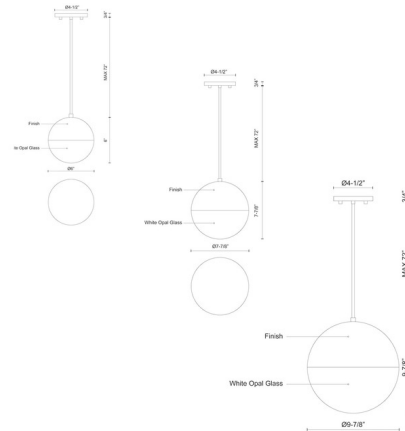

Description

The Monae Pendant adds a bold retro look to your interior space. The orb shaped body is split into two distinct materials, steel on the top and glass on the bottom half that cast warm shadows in your room. Sloped Ceiling compatible.

Specifications

COLOR White Opal
BODY FINISH Black
WATTAGE 13W
DIMMER Low Voltage Electronic
DIMENSIONS 6"W x 6"H
INTEGRATED LED MODULE 1 x LED/13W/120V LED

Technical Information

PRODUCT DIMENSIONS Adjustable Cable Length: 120"
LAMP LIFE 50000 hours
COLOR RENDERING 90 CRI
LAMP COLOR 3000K
LUMENS/WATT 29.46
LUMINOUS FLUX 383 lumens

Shown in black / white opal

CLICK TO VIEW PRODUCT

Notes: