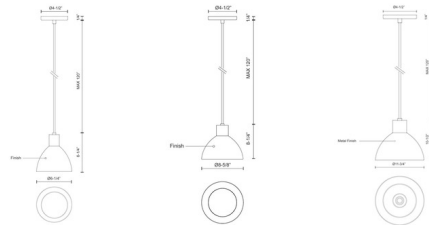

### Description

The The Chroma Pendant brings a simple industrial inspired look to your interior space. The steel, dome shaped shade is complemented by an acrylic diffuser that casts warm, inviting shadows throughout your room. Note: Black and Chrome options come with a Black Cable. Brushed Nickel options come with a Grey Cable. Glossy White options come with a White Cable.

### Specifications

COLOR . . . . . White  
BODY FINISH . . . . . Brushed Nickel  
WATTAGE . . . . . 8W  
DIMMER . . . . . Low Voltage Electronic  
DIMENSIONS . . . . . 6.25"W x 6.25"H  
INTEGRATED LED MODULE . . . . . 1 x LED/8W/120V LED

### Technical Information

PRODUCT DIMENSIONS . . . . . Adjustable Cable Length: 120"  
LAMP LIFE . . . . . 50000 hours  
COLOR RENDERING . . . . . 90 CRI  
LAMP COLOR . . . . . 3000K  
LUMENS/WATT . . . . . 42.25  
LUMINOUS FLUX . . . . . 338 lumens