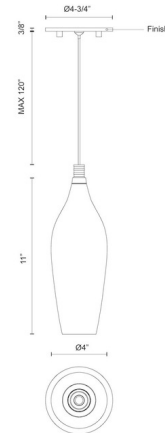

Lightology

lightology.com
866-954-4489
05-22-26

Project: _____

Company: _____

Location: _____ Fixture Type: _____

SPEC #: **KZC471228**

Approved On: _____ Approved By: _____

Victoria Slender Pendant By Kuzco Lighting

Description

The Victoria Slender Drop Pendant adds a touch of understated elegance to your interior. The sleek frame holds a slender pendant, featuring a clear outer glass paired with a frosted inner layer. Together, they create a warm, inviting glow that casts soft, ambient shadows throughout your room.

Specifications

COLOR . . . . . Clear
BODY FINISH . . . . . Chrome
WATTAGE 2W
DIMMER . . . . . Low Voltage Electronic
DIMENSIONS . . . . . 131"L x 4"W x 11"H
INTEGRATED LED MODULE . . . . . 1 x LED/2W/120V LED

Technical Information

PRODUCT DIMENSIONS . . . . . Max Overall Height: 131-3/8"
LAMP LIFE . . . . . 50000 hours
COLOR RENDERING . . . . . 90 CRI
LAMP COLOR 3000K
LUMENS/WATT 90.50
LUMINOUS FLUX . . . . . 181 lumens

Shown in chrome / clear

CLICK TO VIEW PRODUCT

Notes: