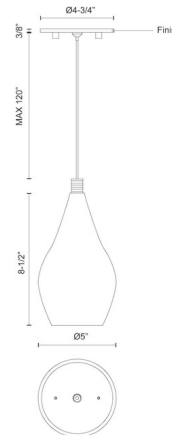

Lightology

lightology.com
866-954-4489
04-07-26

Project: _____

Company: _____

Location: _____ Fixture Type: _____

SPEC #: **KZC471229**

Approved On: _____ Approved By: _____

Victoria Pear Pendant By Kuzco Lighting

Description

The Victoria Pear Pendant adds a touch of understated elegance to your interior. The sleek frame holds a pear pendant, featuring a clear outer glass paired with a frosted inner layer. Together, they create a warm, inviting glow that casts soft, ambient shadows throughout your room.

Specifications

COLOR . . . . . Clear
BODY FINISH . . . . . Chrome
WATTAGE 2W
DIMMER . . . . . Low Voltage Electronic
DIMENSIONS . . . . . 128.5"L x 5"W x 8.5"H
INTEGRATED LED MODULE . . . . . 1 x LED/2W/120V LED

Technical Information

PRODUCT DIMENSIONS . . . . . Max Overall Height: 128-7/8"
LAMP LIFE . . . . . 50000 hours
COLOR RENDERING . . . . . 90 CRI
LAMP COLOR 3000K
LUMENS/WATT 96.50
LUMINOUS FLUX . . . . . 193 lumens

Shown in chrome / clear

CLICK TO VIEW PRODUCT

Notes: