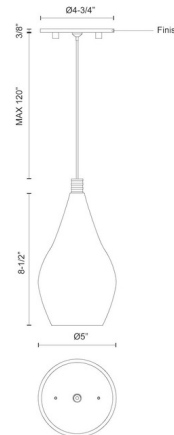

Lightology

lightology.com
866-954-4489
05-24-26

Project: _____

Company: _____

Location: _____ Fixture Type: _____

SPEC #: **KZC471229**

Approved On: _____ Approved By: _____

Victoria Pear Pendant By Kuzco Lighting

Description

The Victoria Pear Pendant adds a touch of understated elegance to your interior. The sleek frame holds a pear pendant, featuring a clear outer glass paired with a frosted inner layer. Together, they create a warm, inviting glow that casts soft, ambient shadows throughout your room.

Specifications

COLOR . . . . . Clear
BODY FINISH . . . . . Chrome
WATTAGE 2W
DIMMER . . . . . Low Voltage Electronic
DIMENSIONS . . . . . 128.5"L x 5"W x 8.5"H
INTEGRATED LED MODULE . . . . . 1 x LED/2W/120V LED

Technical Information

PRODUCT DIMENSIONS . . . . . Max Overall Height: 128-7/8"
LAMP LIFE . . . . . 50000 hours
COLOR RENDERING . . . . . 90 CRI
LAMP COLOR 3000K
LUMENS/WATT 96.50
LUMINOUS FLUX . . . . . 193 lumens

Shown in chrome / clear

CLICK TO VIEW PRODUCT

Notes: