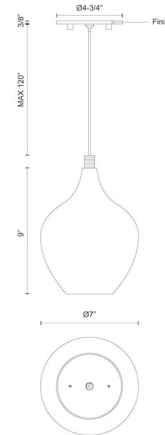

Lightology

lightology.com
866-954-4489
05-21-26

Project: _____

Company: _____

Location: _____ Fixture Type: _____

SPEC #: **KZC471230**

Approved On: _____ Approved By: _____

Victoria Drop Pendant By Kuzco Lighting

Description

The Victoria Round Drop Pendant adds a touch of understated elegance to your interior. The sleek frame holds a drop pendant, featuring a clear outer glass paired with a frosted inner layer. Together, they create a warm, inviting glow that casts soft, ambient shadows throughout your room.

Specifications

COLOR . . . . . Clear
BODY FINISH . . . . . Chrome
WATTAGE 2W
DIMMER . . . . . Low Voltage Electronic
DIMENSIONS . . . . . 129"L x 7"W x 9"H
INTEGRATED LED MODULE . . . . . 1 x LED/2W/120V LED

Technical Information

PRODUCT DIMENSIONS . . . . . Adjustable Cable Length: 120"
LAMP LIFE . . . . . 50000 hours
COLOR RENDERING . . . . . 90 CRI
LAMP COLOR 3000K
LUMENS/WATT 85.50
LUMINOUS FLUX . . . . . 171 lumens

Shown in chrome / clear

CLICK TO VIEW PRODUCT

Notes: