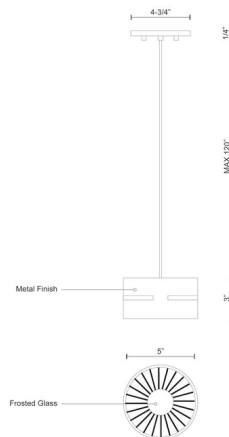

Lightology

lightology.com
866-954-4489
04-25-26

Project: _____

Company: _____

Location: _____ Fixture Type: _____

SPEC #: **KZC471238**

Approved On: _____ Approved By: _____

Oxford Mini Pendant By Kuzco Lighting

Description

The Oxford Mini Pendant features heavy-gauged cast aluminum outer casting and a visible black heat sink from two decorative openings around the outer casing and from the bottom of the pendant. Canopy: 4.75 inch diameter.

Specifications

COLOR	Frosted
BODY FINISH	White
WATTAGE	9W
DIMMER	Low Voltage Electronic
DIMENSIONS	5"W x 3"H
INTEGRATED LED MODULE	1 x LED/9W/120-277V LED

Technical Information

PRODUCT DIMENSIONS	Adjustable Cable Length: 120"
LAMP LIFE	50000 hours
COLOR RENDERING	90 CRI
LAMP COLOR	3000K
LUMENS/WATT	133.00
LUMINOUS FLUX	1197 lumens

Shown in white / frosted

CLICK TO VIEW PRODUCT

Notes: