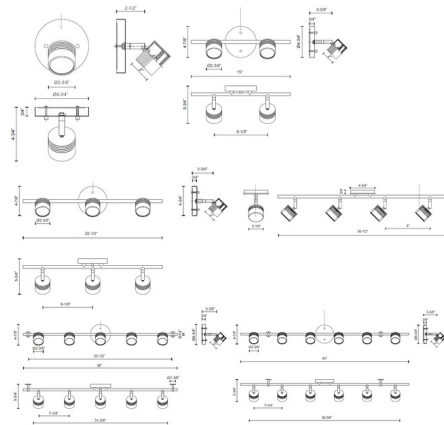

Description

The Lyra Adjustable Ceiling Spot Light brings a clean simple look to your space that provides powerful, directional light. Each head rotates horizontally 360 degrees and pivots vertically 90 degrees allowing the light to be directed to any desired angle. Available in 1, 2, 3, 4, 5 and 6 light options.

Specifications

COLOR Frosted
 BODY FINISH Brushed Nickel
 WATTAGE 5W
 DIMMER Low Voltage Electronic
 DIMENSIONS 4.75"W x 4.75"H x 2.5"D
 INTEGRATED LED MODULE 1 x LED/5W/120V LED

Technical Information

LAMP LIFE 50000 hours
 COLOR RENDERING 90 CRI
 LAMP COLOR 3000K
 LUMENS/WATT 60.00
 LUMINOUS FLUX 300 lumens

Shown in brushed nickel / frosted

CLICK TO VIEW PRODUCT

Notes: