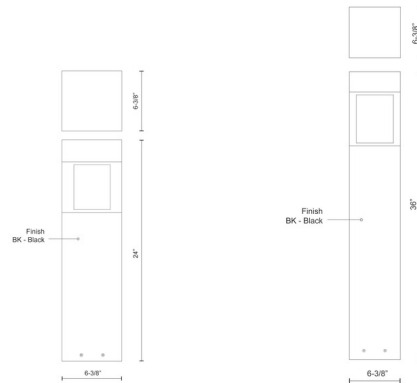

Lightology

lightology.com
866-954-4489
04-28-26

Project: _____

Company: _____

Location: _____ Fixture Type: _____

SPEC #: **KZC471273**

Approved On: _____ Approved By: _____

Sonoma Exterior Bollard Light By Kuzco Lighting

Description

The Sonoma Bollard Light is an architectural designed high powered LED exterior fixture. High pressure die-cast aluminum square-shaped housing with four rectangular-shaped openings which radiates the light downward and throughout all openings and surrounding areas of the bollard. Installation hardware and easy assembly instructions included

Specifications

COLOR . . . . . N/A
BODY FINISH . . . . . Black
WATTAGE 13W
DIMMER . . . . . Low Voltage Electronic
DIMENSIONS . . . . . 5.875"W x 36"H x 5.875"D
INTEGRATED LED MODULE . . . . . 1 x LED/13W/120-277V LED

Technical Information

LAMP LIFE . . . . . 50000 hours
COLOR RENDERING . . . . . 80 CRI
LAMP COLOR 3000K
LUMENS/WATT 76.92
LUMINOUS FLUX . . . . . 1000 lumens

Shown in black

CLICK TO VIEW PRODUCT

Notes: