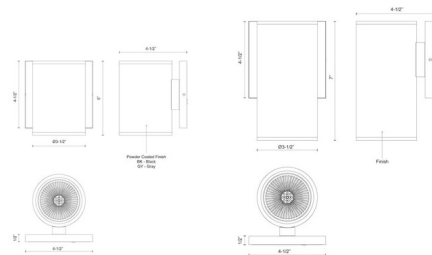

Lightology

lightology.com
866-954-4489
04-06-26

Project: _____

Company: _____

Location: _____ Fixture Type: _____

SPEC #: **KZC471279**

Approved On: _____ Approved By: _____

Nordic Outdoor Cylinder Wall Light By Kuzco Lighting

Description

Nordic Outdoor Wall Light features a Silver, Grey, or Black finish and tempered glass diffuser. ETL listed for wet locations. Backplate dimensions: 4 3/4 inch width x 4 3/4 inch height. Note: The 5.1 inch size is only available in Grey finish. The 7 inch size is only available in Black.

Specifications

COLOR . . . . . N/A
BODY FINISH . . . . . Gray
WATTAGE 12W
DIMMER . . . . . Not Dimmable
DIMENSIONS . . . . . 5.88"W x 5.13"H x 3.5"D
INTEGRATED LED MODULE . . . . . 1 x LED/12W/120V LED

Technical Information

LAMP LIFE . . . . . 50000 hours
COLOR RENDERING . . . . . 90 CRI
LAMP COLOR 3000K
LUMENS/WATT 57.75
LUMINOUS FLUX . . . . . 693 lumens

Shown in gray

CLICK TO VIEW PRODUCT

Notes: