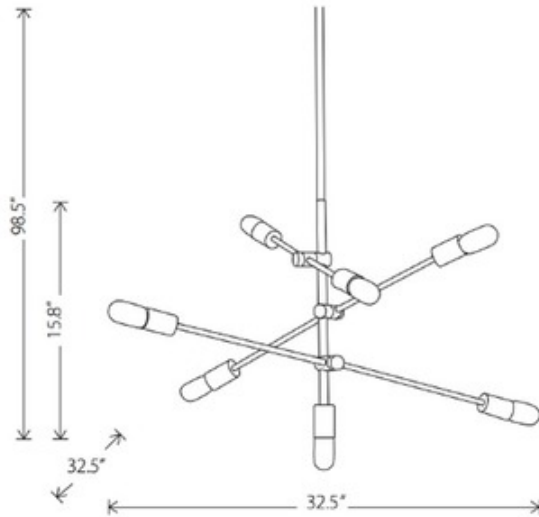

Byron Pendant

Description:

The Byron Pendant is remarkably understated and yet compellingly dynamic. Three adjustable arms are placed on a long narrow stem. Switch up the arm positions and the bulbs for a different look. Available in Matte Black, Silver, Copper, or Antique Brass with Matte Black accents. Canopy: 5 inch diameter. UL listed.

Shown in: Copper

Price: \$550.00

- Shade Color:** N/A
- Body Finish:** Copper
- Lamp:**
 - 7 x Edison Tube/Medium (E26)/40W/120V Inc
 - 7 x A19/Medium (E26)/120V LED
 - 7 x Edison A-Shape/Medium (E26)/120V LED
 - 7 x Edison Globe/Medium (E26)/120V LED
 - 7 x Edison Tube/Medium (E26)/120V LED
- Wattage:** 280W
- Dimmer:** Incandescent
- Dimensions:** 32.5"W x 15.8"H

Technical Information

- Aperture Size:** 0.000"
- Product Dimensions:** Cord Length: 54.3"

Product Number: NUE471419			
Company:		Fixture Type:	Date: Apr 05, 2020
Project:		Approved By:	

Fax: 773-883-6131