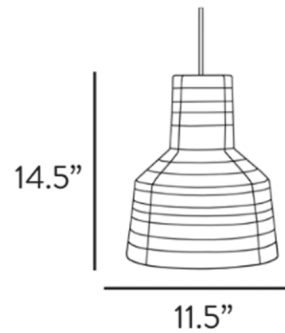

## Section Pendant By Schema

### Specifications

COLOR	Clear
BODY FINISH	Light Grey
WATTAGE	40W
DIMMER	Standard 120V
DIMENSIONS	11.5"W x 14.5"H
BULB NOT INCLUDED	1 x A19/Medium (E26)/40W/120V Incandescent
OTHER BULB OPTIONS	1 x A19/Medium (E26)/120V LED 1 x Edison/Medium (E26)/120V Incandescent 1 x Edison/Medium (E26)/120V LED
COUNTRY OF ORIGIN	Philippines

### Technical Information

PRODUCT DIMENSIONS	Cable Length: 120" Field Adjustable
--------------------	-------------------------------------

Shown in light grey / clear

CLICK TO VIEW PRODUCT

Notes: