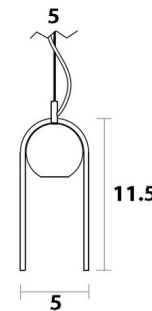

Description

Cloak Pendant uses a premium Clear glass dome to encase a beautifully crafted sphere. The natural beauty of the Walnut, Oak, or stained Ash in Black or White globe is enhanced by the thick layer of glass draped over them - the glass itself seems to hover weightlessly over the globe. The light within the sphere omits an elegantly powerful yet dispersed glow, making these lights both beautiful and incredibly effective. Includes 6.5 feet of cable to customize length. 5 inch diameter canopy. Made in the UK.

Specifications

COLOR Clear
BODY FINISH Oak
WATTAGE 2W
DIMMER Not Dimmable
DIMENSIONS 5"W x 11.5"H
INTEGRATED LED MODULE 1 x LED/2W/120V LED

Shown in oak / clear

CLICK TO VIEW PRODUCT

Notes: