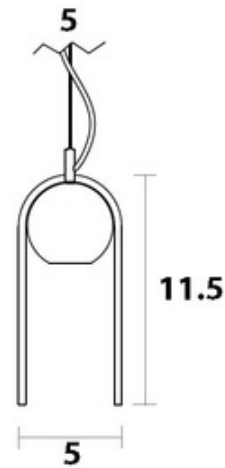

Technical Information

PRODUCT DIMENSIONS	Cord Length: 78"

ITEM NUMBER VTM471698

COMPANY	PROJECT	FIXTURE TYPE	APPROVED BY	DATE