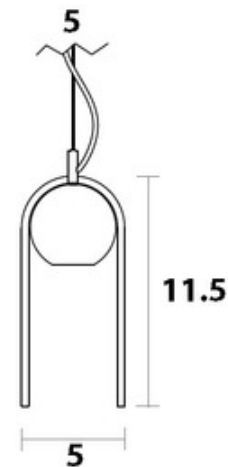

**BRAND**

Vitamin Living

**DESCRIPTION**

Cloak Pendant uses a premium Clear glass dome to encase a beautifully crafted sphere. The natural beauty of the Walnut, Oak, or stained Ash in Black or White globe is enhanced by the thick layer of glass draped over them - the glass itself seems to hover weightlessly over the globe. The light within the sphere omits an elegantly powerful yet dispersed glow, making these lights both beautiful and incredibly effective. Includes 6.5 feet of cable to customize length. 5 inch diameter canopy. Made in the UK.

*Shown in: Walnut / Clear*

<b>SHADE COLOR</b>	Clear
<b>BODY FINISH</b>	Walnut
<b>WATTAGE</b>	2W
<b>DIMMER</b>	Not Dimmable
<b>DIMENSIONS</b>	5"W x 11.5"H
<b>INTEGRATED LED MODULE</b>	
<b>LAMP</b>	1 x LED/2W/120V LED

*Technical Information*

<b>PRODUCT DIMENSIONS</b>	Cord Length: 78"
---------------------------	------------------

<b>SPEC #</b>	VTM471698
---------------	-----------

COMPANY	PROJECT	FIXTURE TYPE	APPROVED BY	DATE