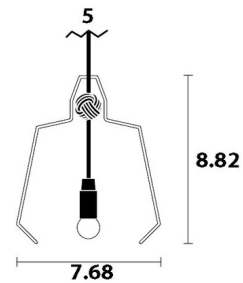

### Description

The Knot Large Pendant designed by Andy Vernall and Chris Vernall, features hand blown Clear glass supported by a monkey fist knot. The knots are tied from brightly colored cable in Grey, Blue, Red, Black, White, Orange, Yellow, Mid Blue, Navy, Mint, Dusky Pink, or Green. This piece is versatile and can be displayed in an illuminating cluster or line, or alone creating a single ambient glow. Whichever way you choose to display them, the Knot Lamps will subtly draw attention with their enigmatic aura. Includes 6.5 feet of colored cable to customize length and a 5 inch diameter White canopy. Prop 65. Made in the UK. NOTE: Fixture requires an E14 socket adapter to convert for E12 base bulb, sold separately.

### Specifications

COLOR	Clear
BODY FINISH	Gray
WATTAGE	40W
DIMMER	Standard 120V
DIMENSIONS	7.68"W x 8.82"H
BULB NOT INCLUDED	1 x G16.5/E14 (European)/40W/120V Incandescent

CLICK TO VIEW PRODUCT

Notes: