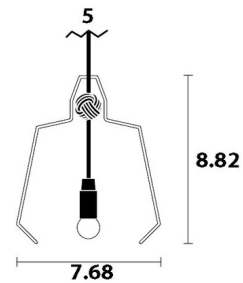

Description

The Knot Large Pendant designed by Andy Vernall and Chris Vernall, features hand blown Clear glass supported by a monkey fist knot. The knots are tied from brightly colored cable in Grey, Blue, Red, Black, White, Orange, Yellow, Mid Blue, Navy, Mint, Dusky Pink, or Green. This piece is versatile and can be displayed in an illuminating cluster or line, or alone creating a single ambient glow. Whichever way you choose to display them, the Knot Lamps will subtly draw attention with their enigmatic aura. Includes 6.5 feet of colored cable to customize length and a 5 inch diameter White canopy. Prop 65. Made in the UK. NOTE: Fixture requires an E14 socket adapter to convert for E12 base bulb, sold separately.

Shown in yellow / clear

Specifications

COLOR	Clear
BODY FINISH	Yellow
WATTAGE	40W
DIMMER	Standard 120V
DIMENSIONS	7.68"W x 8.82"H
BULB NOT INCLUDED	1 x G16.5/E14 (European)/40W/120V Incandescent

Technical Information

PRODUCT DIMENSIONS	Canopy: 5" Dia
--------------------	----------------

CLICK TO VIEW PRODUCT

Notes: