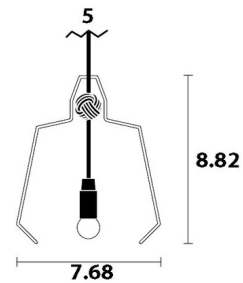

Lightology

lightology.com
866-954-4489
05-22-26

Project: _____

Company: _____

Location: _____ Fixture Type: _____

SPEC #: **VTM471704**

Approved On: _____ Approved By: _____

Knot Large Pendant By Vitamin Living

Description

The Knot Large Pendant designed by Andy Vernall and Chris Vernall, features hand blown Clear glass supported by a monkey fist knot. The knots are tied from brightly colored cable in Grey, Blue, Red, Black, White, Orange, Yellow, Mid Blue, Navy, Mint, Dusky Pink, or Green. This piece is versatile and can be displayed in an illuminating cluster or line, or alone creating a single ambient glow. Whichever way you choose to display them, the Knot Lamps will subtly draw attention with their enigmatic aura. Includes 6.5 feet of colored cable to customize length and a 5 inch diameter White canopy. Prop 65. Made in the UK. NOTE: Fixture requires an E14 socket adapter to convert for E12 base bulb, sold separately.

Shown in yellow / clear

Specifications

COLOR	Clear
BODY FINISH	Yellow
WATTAGE	40W
DIMMER	Standard 120V
DIMENSIONS	7.68"W x 8.82"H
BULB NOT INCLUDED	1 x G16.5/E14 (European)/40W/120V Incandescent

Technical Information

PRODUCT DIMENSIONS	Canopy: 5" Dia
--------------------	----------------

CLICK TO VIEW PRODUCT

Notes: