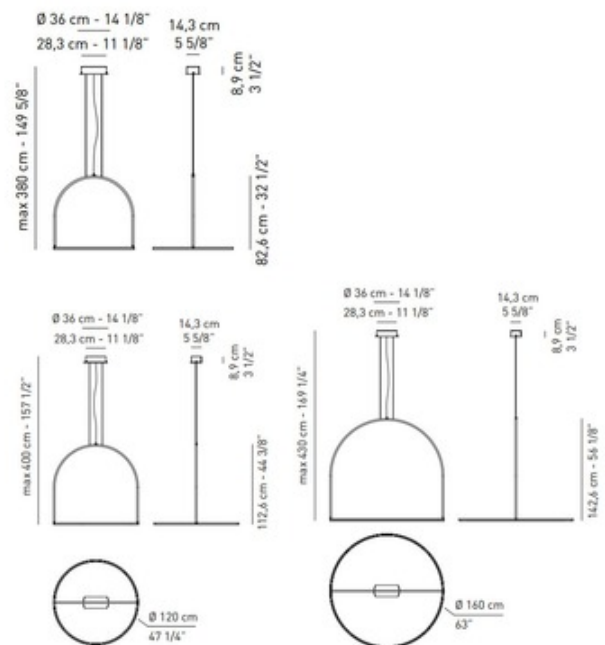

**DESIGNER** Timo Ripatti  
**BRAND** Axolight

**DESCRIPTION**

The U-Light Arch Suspension features an aluminum frame with a textured powder-coated Rust Brown or Anthracite Grey finish and matching canopy. Opalescent diffuser. Three sizes available. Integrated dimmable LED module and driver included. Mounts to a standard 4 inch junction box. Optional acoustic kit sold separately.

Shown in: Rust Brown

<b>SHADE COLOR</b>	N/A
<b>BODY FINISH</b>	Rust Brown
<b>WATTAGE</b>	63W
<b>DIMMER</b>	0-10V
<b>DIMENSIONS</b>	35.38"W x 32.5"H
<b>INTEGRATED LED MODULE</b>	
<b>LAMP</b>	1 x LED/63W/120-277V LED
<i>Technical Information</i>	
<b>LUMINOUS FLUX</b>	4904 lumens
<b>LUMENS/WATT</b>	77.84
<b>LAMP COLOR</b>	3000K
<b>COLOR RENDERING</b>	90 CRI
<b>SPEC #</b>	AXO471715