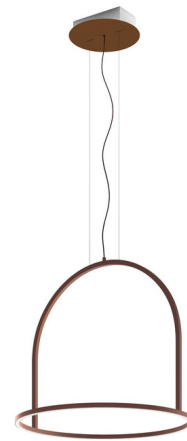

Lightology

lightology.com
866-954-4489
04-22-26

Project: _____
 Company: _____
 Location: _____ Fixture Type: _____
 SPEC #: **AXO471715**
 Approved On: _____ Approved By: _____

U-Light Arch Pendant By Axolight

Description

The U-Light Arch Suspension features an aluminum frame with a textured powder-coated Rust Brown or Anthracite Grey finish and matching canopy. Opalescent diffuser. Integrated dimmable LED module and driver included. Mounts to a standard 4 inch junction box. Optional acoustic kit available (for 35.38 and 47.25 inch options only), sold separately.

Specifications

COLOR	N/A
BODY FINISH	Rust Brown
WATTAGE	63W
DIMMER	0-10V
DIMENSIONS	35.38"W x 32.5"H
INTEGRATED LED MODULE	1 x LED/63W/120-277V LED
COUNTRY OF ORIGIN	Italy

Technical Information

PRODUCT DIMENSIONS	Max Overall Height: 149 5/8"
COLOR RENDERING	90 CRI
LAMP COLOR	3000K
LUMENS/WATT	81.87
LUMINOUS FLUX	5158 lumens

Shown in rust brown

CLICK TO VIEW PRODUCT

Notes: