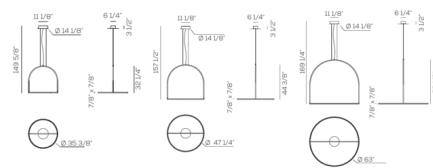

CLICK TO VIEW PRODUCT

Notes: