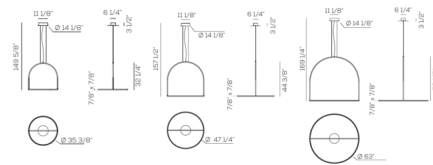

CLICK TO VIEW PRODUCT

Notes: