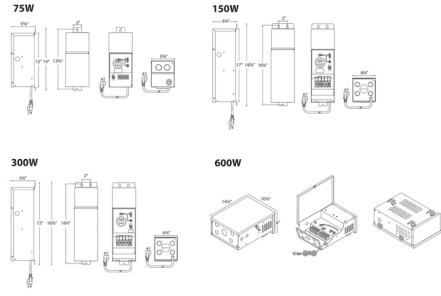

Specifications

COLOR	.....	N/A
BODY FINISH	.....	Stainless Steel
WATTAGE	.....	75W
DIMMER	.....	Low Voltage Magnetic
DIMENSIONS	.....	12"W x 5.63"H x 5.38"D
BULB	.....	N/A
COUNTRY OF ORIGIN	.....	China

CLICK TO VIEW PRODUCT

Notes: