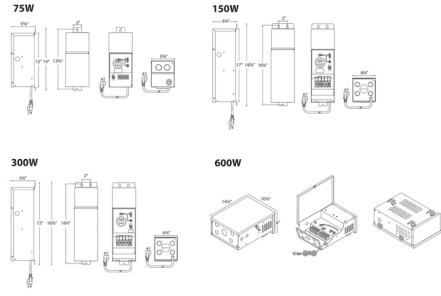

### Description

Magnetic transformer for WAC Landscape products available in max loads of 75, 150, 300, or 600 watts. 75W, 150W, and 300W includes taps for 12V, 13V, 14V, and 15V. 600W includes two sets of taps for 12V, 13V, 14V, and 15V. Knock outs for power and photosensor connections. 3-prong outlet for timer. Outdoor rated stainless steel with outdoor rated 3-prong plug for power. UL listed. IP65 rated.

### Specifications

COLOR	.....	N/A
BODY FINISH	.....	Stainless Steel
WATTAGE	.....	75W
DIMMER	.....	Low Voltage Magnetic
DIMENSIONS	.....	12"W x 5.63"H x 5.38"D
BULB	.....	N/A
COUNTRY OF ORIGIN	.....	China