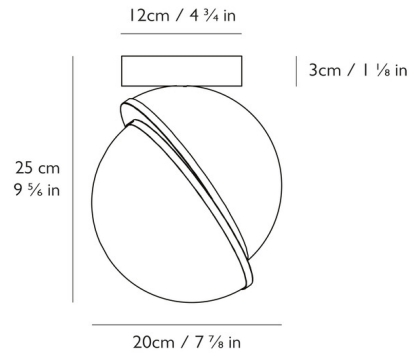

## Mini Crescent Ceiling Light

By Lee Broom

### Description

The Mini Crescent Ceiling Light is a miniature version of the popular Crescent Light. The illuminated sphere is sliced asymmetrically in half to reveal a crescent-shaped brushed brass fascia. Available in an opal acrylic with brushed brass finish. One A19 type 9 watt, 120 volt LED bulb is included. 8 inch width x 9 inch height.

### Specifications

COLOR	Opal
BODY FINISH	Brushed Brass
WATTAGE	9W
DIMMER	N/A
DIMENSIONS	8"W x 9"H
BULB INCLUDED	1 x A19/Medium (E26)/9W/120V LED
COUNTRY OF ORIGIN	United Kingdom

CLICK TO VIEW PRODUCT

Notes: