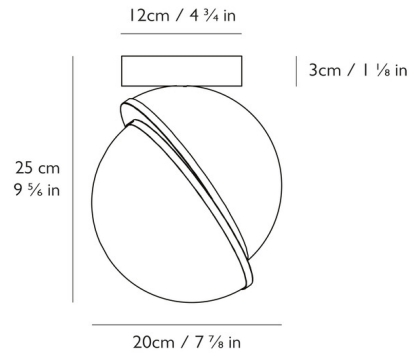

By Lee Broom

Description

The Mini Crescent Ceiling Light is a miniature version of the popular Crescent Light. The illuminated sphere is sliced asymmetrically in half to reveal a crescent-shaped brushed brass fascia. Available in an opal acrylic with brushed brass finish. One A19 type 9 watt, 120 volt LED bulb is included. 8 inch width x 9 inch height.

Shown in brushed brass / opal

Specifications

COLOR	Opal
BODY FINISH	Brushed Brass
WATTAGE	9W
DIMMER	N/A
DIMENSIONS	8"W x 9"H
BULB INCLUDED	1 x A19/Medium (E26)/9W/120V LED
COUNTRY OF ORIGIN	United Kingdom