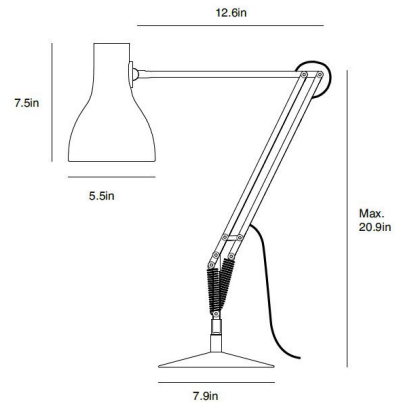

Shown in saxon blue

Specifications

COLOR	N/A
BODY FINISH	Saxon Blue
WATTAGE	8W
DIMMER	N/A
DIMENSIONS	7.9"W x 20.9"H x 12.6"D
BULB NOT INCLUDED	1 x A19/Medium (E26)/8W/120V LED
OTHER BULB OPTIONS	1 x A19/Medium (E26)/60W/120V Incandescent
COUNTRY OF ORIGIN	China

CLICK TO VIEW PRODUCT

Notes: