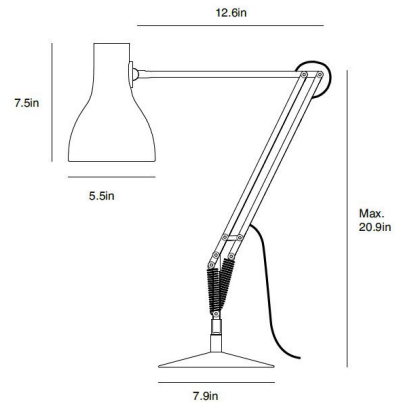

### Specifications

|                    |  |
|--------------------|--|
| COLOR              | N/A  |
| BODY FINISH        | Saxon Blue                                 |
| WATTAGE            | 8W   |
| DIMMER             | N/A  |
| DIMENSIONS         | 7.9"W x 20.9"H x 12.6"D                    |
| BULB NOT INCLUDED  | 1 x A19/Medium (E26)/8W/120V LED           |
| OTHER BULB OPTIONS | 1 x A19/Medium (E26)/60W/120V Incandescent |
| COUNTRY OF ORIGIN  | China                                      |