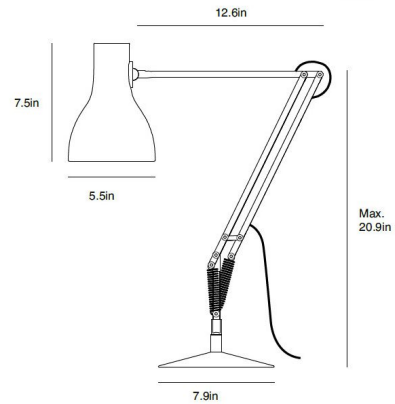

Shown in saxon blue

Specifications

COLOR	N/A
BODY FINISH	Saxon Blue
WATTAGE	8W
DIMMER	N/A
DIMENSIONS	7.9"W x 20.9"H x 12.6"D
BULB NOT INCLUDED	1 x A19/Medium (E26)/8W/120V LED
OTHER BULB OPTIONS	1 x A19/Medium (E26)/60W/120V Incandescent
COUNTRY OF ORIGIN	China