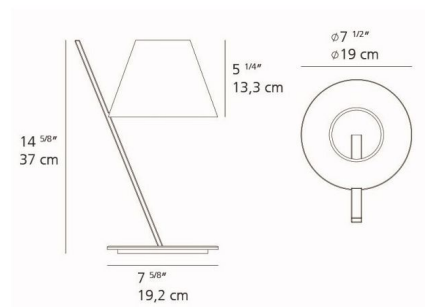

By Artemide

Description

The La Petite Table Lamp showcases exquisite geometry, featuring an archetypal lampshade delicately balanced on a tilted stem. This charming design brings a sophisticated yet playful aesthetic to any tabletop, offering both refined illumination and a distinctive sculptural presence. The lightweight plastic shade is intelligently designed with two integrated diffusers that work in harmony to produce a pleasantly soft direct and indirect light. This ensures a beautifully balanced and comfortable glow, enhancing your space without any harshness. The lampshade seamlessly connects with the aluminum stem with minimal support, creating a visually compelling counterbalance where the tilted stem is perfectly offset by the shade's volume. Available in Black or White, the La Petite Table Lamp offers versatile appeal to complement a range of interior styles. It requires one 6-watt max 120-volt candelabra base LED bulb (not included), offering energy-efficient illumination. A convenient on/off switch is located on the cord. This table lamp is ideal for bedside tables, desks, or accentuating side tables with its modern elegance.

Specifications

COLOR	N/A
BODY FINISH	Black
WATTAGE	6W
DIMMER	Not Dimmable
DIMENSIONS	7.625"W x 14.625"H
BULB NOT INCLUDED	1 x B10/Candelabra (E12)/6W/120V LED
COUNTRY OF ORIGIN	Italy

Shown in black

CLICK TO VIEW PRODUCT