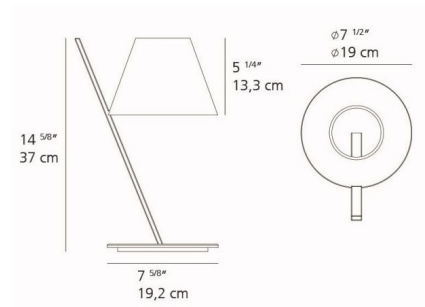

By Artemide

Description

La Petite Table Lamp displays exquisite geometry with an archetypal lampshade balanced on a tilted stem. The lightweight plastic shade contains two diffusers that produce a pleasant soft direct and indirect light. The lampshade connects with the aluminium stem with minimal support whereby the tilted stem is counterbalanced by the lampshade's volume. Available in Black or White. One 6 watt max 120 volt candelabra base LED bulb is required, but not included. On/Off switch located on cord. 7.6 inch base diameter x 14.6 inch height. UL listed.

Shown in black

Specifications

COLOR	N/A
BODY FINISH	Black
WATTAGE	6W
DIMMER	Not Dimmable
DIMENSIONS	7.625"W x 14.625"H
BULB NOT INCLUDED	1 x B10/Candelabra (E12)/6W/120V LED
COUNTRY OF ORIGIN	Italy

CLICK TO VIEW PRODUCT