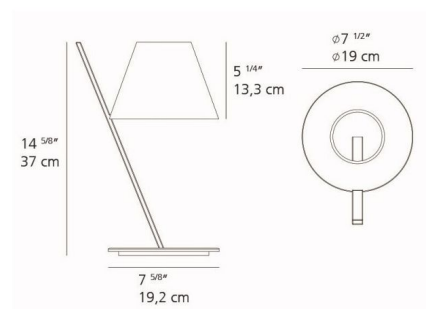

Description

The La Petite Table Lamp showcases exquisite geometry, featuring an archetypal lampshade delicately balanced on a tilted stem. This charming design brings a sophisticated yet playful aesthetic to any tabletop, offering both refined illumination and a distinctive sculptural presence. The lightweight plastic shade is intelligently designed with two integrated diffusers that work in harmony to produce a pleasantly soft direct and indirect light. This ensures a beautifully balanced and comfortable glow, enhancing your space without any harshness. The lampshade seamlessly connects with the aluminum stem with minimal support, creating a visually compelling counterbalance where the tilted stem is perfectly offset by the shade's volume. Available in Black or White, the La Petite Table Lamp offers versatile appeal to complement a range of interior styles. It requires one 6-watt max 120-volt candelabra base LED bulb (not included), offering energy-efficient illumination. A convenient on/off switch is located on the cord. This table lamp is ideal for bedside tables, desks, or accentuating side tables with its modern elegance.

Shown in black

Specifications

COLOR	N/A
BODY FINISH	Black
WATTAGE	6W
DIMMER	Not Dimmable
DIMENSIONS	7.625"W x 14.625"H
BULB NOT INCLUDED	1 x B10/Candelabra (E12)/6W/120V LED
COUNTRY OF ORIGIN	Italy

CLICK TO VIEW PRODUCT