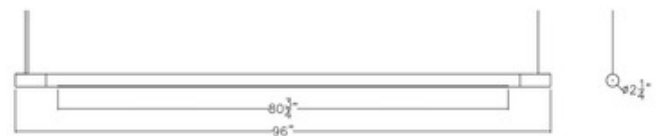

Technical Information

LAMP COLOR	3000K
COLOR RENDERING	95 CRI

SPEC # HNM471827

COMPANY	PROJECT	FIXTURE TYPE	APPROVED BY	DATE