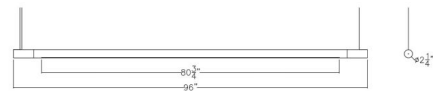

### Description

The minimal and stylish Bennington Wide Pendant fits the needs of a variety of spaces either clustered together or standing alone. Bennington features a White Oak, Black Oak, Natural Oak, or Walnut body with a hardwax oil finish and White, Black, Antique White, Brushed Brass, Brushed Copper, or Brushed Stainless endcaps. Integrated 48 watt 24 volt 3000K, 95CRI LED light source. 96 inch width x 2.25 inch height. Includes 12 foot cable. Handmade in North America. UL listed.

### Specifications

COLOR	White
BODY FINISH	White Oak
WATTAGE	48W
DIMMER	Standard 120V
DIMENSIONS	144"L x 96"W x 2.25"H
INTEGRATED LED MODULE	1 x LED/48W/24V LED
COUNTRY OF ORIGIN	Canada