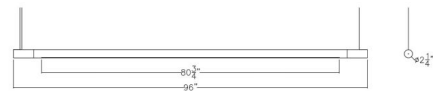

By hollis+morris

Description

The minimal and stylish Bennington Wide Pendant fits the needs of a variety of spaces either clustered together or standing alone. Bennington features a White Oak, Black Oak, Natural Oak, or Walnut body with a hardwax oil finish and White, Black, Antique White, Brushed Brass, Brushed Copper, or Brushed Stainless endcaps. Integrated 48 watt 24 volt 3000K, 95CRI LED light source. 96 inch width x 2.25 inch height. Includes 12 foot cable. Handmade in North America. UL listed.

Shown in white oak / white

Specifications

COLOR	White
BODY FINISH	White Oak
WATTAGE	48W
DIMMER	Standard 120V
DIMENSIONS	144"L x 96"W x 2.25"H
INTEGRATED LED MODULE	1 x LED/48W/24V LED
COUNTRY OF ORIGIN	Canada