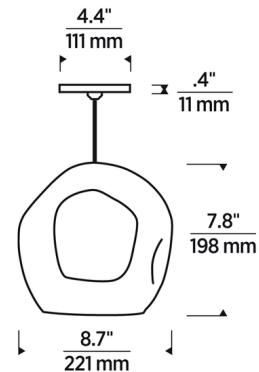

By Visual Comfort Modern

Description

The Jasper Mini Monopoint Pendant layers organically shaped forms of clear glass and cased opal glass mouth-blown by skilled artisans, the irregular forms giving the piece a natural feel. Hang a pair over bedside tables or arrange several over a dining table. A canopy and electronic transformer are included. As each piece is hand-blown, slight variations may occur.

Specifications

COLOR	Clear
BODY FINISH	Satin Nickel
WATTAGE	50W
DIMMER	Low Voltage Electronic
DIMENSIONS	8.7"W x 7.8"H
BULB INCLUDED	1 x JC/GY6.35 (bipin)/50W/12V Krypton Xenon
OTHER BULB OPTIONS	1 x JC/GY6.35 (bipin)/12V LED
COUNTRY OF ORIGIN	China

Technical Information

LAMP LIFE	10000 hours
COLOR RENDERING	100 CRI
LAMP COLOR	3000K
LUMENS/WATT	11.16
LUMINOUS FLUX	558 lumens

Shown in satin nickel / clear

CLICK TO VIEW PRODUCT

Notes: