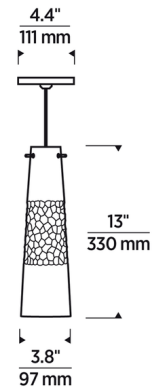

Specifications

COLOR Clear
BODY FINISH Satin Nickel
WATTAGE 6W
DIMMER Low Voltage Electronic
DIMENSIONS 3.8"W x 13"H
BULB INCLUDED 1 x JC/GY6.35 (bipin)/6W/12V LED
OTHER BULB OPTIONS 1 x JC/GY6.35 (bipin)/50W/12V Krypton Xenon
COUNTRY OF ORIGIN China

Technical Information

LAMP LIFE 30000 hours
COLOR RENDERING 90 CRI
LAMP COLOR 3000K
LUMENS/WATT 55.00
LUMINOUS FLUX 330 lumens

Shown in satin nickel / clear

CLICK TO VIEW PRODUCT

Notes: