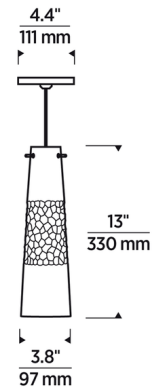

Specifications

COLOR	Clear
BODY FINISH	Satin Nickel
WATTAGE	6W
DIMMER	Low Voltage Electronic
DIMENSIONS	3.8"W x 13"H
BULB INCLUDED	1 x JC/GY6.35 (bipin)/6W/12V LED
OTHER BULB OPTIONS	1 x JC/GY6.35 (bipin)/50W/12V Krypton Xenon
COUNTRY OF ORIGIN	China

Technical Information

LAMP LIFE	30000 hours
COLOR RENDERING	90 CRI
LAMP COLOR	3000K
LUMENS/WATT	55.00
LUMINOUS FLUX	330 lumens

Shown in satin nickel / clear

CLICK TO VIEW PRODUCT

Notes: