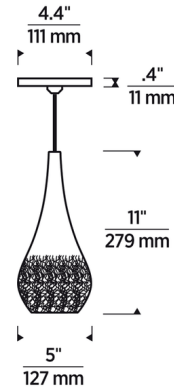

Specifications

COLOR	Clear
BODY FINISH	Satin Nickel
WATTAGE	50W
DIMMER	Low Voltage Electronic
DIMENSIONS	5"W x 11"H
BULB INCLUDED	1 x JC/GY6.35 (bipin)/50W/12V Krypton Xenon
OTHER BULB OPTIONS	1 x JC/GY6.35 (bipin)/12V LED
COUNTRY OF ORIGIN	China

Technical Information

LAMP LIFE	10000 hours
COLOR RENDERING	100 CRI
LAMP COLOR	3000K
LUMENS/WATT	9.00
LUMINOUS FLUX	450 lumens

Shown in satin nickel / clear

CLICK TO VIEW PRODUCT

Notes: