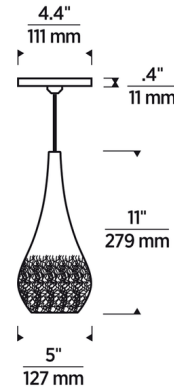

Specifications

COLOR	Clear
BODY FINISH	Satin Nickel
WATTAGE	50W
DIMMER	Low Voltage Electronic
DIMENSIONS	5"W x 11"H
BULB INCLUDED	1 x JC/GY6.35 (bipin)/50W/12V Krypton Xenon
OTHER BULB OPTIONS	1 x JC/GY6.35 (bipin)/12V LED
COUNTRY OF ORIGIN	China

Technical Information

LAMP LIFE	10000 hours
COLOR RENDERING	100 CRI
LAMP COLOR	3000K
LUMENS/WATT	9.00
LUMINOUS FLUX	450 lumens

Shown in satin nickel / clear

CLICK TO VIEW PRODUCT

Notes: