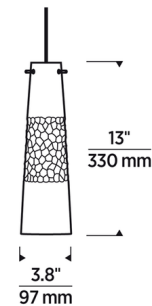

Specifications

| | |
|--------------------|---|
| SHADE COLOR | Clear |
| BODY FINISH | Satin Nickel |
| WATTAGE | 6W |
| DIMMER | Low Voltage Electronic |
| DIMENSIONS | 3.8"W x 13"H |
| BULB INCLUDED | 1 x JC/GY6.35 (bipin)/6W/12V LED |
| OTHER BULB OPTIONS | 1 x JC/GY6.35 (bipin)/50W/12V Krypton Xenon |
| COUNTRY OF ORIGIN | China |

Technical Information

| | |
|-----------------|-------------|
| LAMP LIFE | 30000 hours |
| COLOR RENDERING | 90 CRI |
| LAMP COLOR | 3000K |
| LUMENS/WATT | 55.00 |
| LUMINOUS FLUX | 330 lumens |

Shown in satin nickel / clear