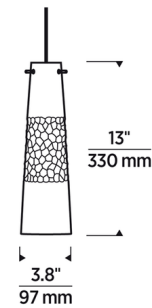

### Specifications

SHADE COLOR	Clear
BODY FINISH	Satin Nickel
WATTAGE	6W
DIMMER	Low Voltage Electronic
DIMENSIONS	3.8"W x 13"H
BULB INCLUDED	1 x JC/GY6.35 (bipin)/6W/12V LED
OTHER BULB OPTIONS	1 x JC/GY6.35 (bipin)/50W/12V Krypton Xenon
COUNTRY OF ORIGIN	China

### Technical Information

LAMP LIFE	30000 hours
COLOR RENDERING	90 CRI
LAMP COLOR	3000K
LUMENS/WATT	55.00
LUMINOUS FLUX	330 lumens

Shown in satin nickel / clear

CLICK TO VIEW PRODUCT

Notes: