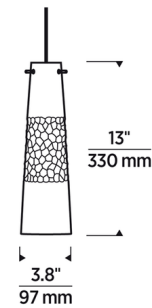

Specifications

SHADE COLOR	Clear
BODY FINISH	Satin Nickel
WATTAGE	6W
DIMMER	Low Voltage Electronic
DIMENSIONS	3.8"W x 13"H
BULB INCLUDED	1 x JC/GY6.35 (bipin)/6W/12V LED
OTHER BULB OPTIONS	1 x JC/GY6.35 (bipin)/50W/12V Krypton Xenon
COUNTRY OF ORIGIN	China

Technical Information

LAMP LIFE	30000 hours
COLOR RENDERING	90 CRI
LAMP COLOR	3000K
LUMENS/WATT	55.00
LUMINOUS FLUX	330 lumens

Shown in satin nickel / clear

CLICK TO VIEW PRODUCT

Notes: