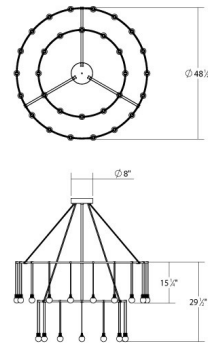

By Sonneman

Description

A delicately profiled Power Bar Ring suspends luminaires around its circumference. Available with a Satin Black finish. Luminaire 1: 30 x Crystal Ovals Transformer Location: Surface Canopy.

Shown in satin black

Specifications

COLOR	N/A
BODY FINISH	Satin Black
WATTAGE	90W
DIMMER	Low Voltage Electronic
DIMENSIONS	72"L x 48"W x 14.5"H
INTEGRATED LED MODULE	30 x LED/3W/24V LED

Technical Information

PRODUCT DIMENSIONS	Cable Length: 72 Inch Adjustable
COLOR RENDERING	90 CRI
LAMP COLOR	3000K
LUMENS/WATT	1,600.00
LUMINOUS FLUX	4800 lumens

CLICK TO VIEW PRODUCT

Notes: