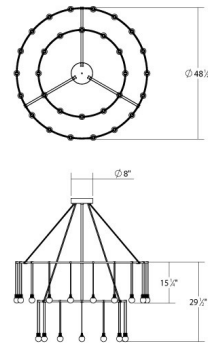

### Description

A delicately profiled Power Bar Ring suspends luminaires around its circumference. Available with a Satin Black finish. Luminaire 1: 30 x Crystal Ovals Transformer Location: Surface Canopy.

### Specifications

COLOR	N/A
BODY FINISH	Satin Black
WATTAGE	90W
DIMMER	Low Voltage Electronic
DIMENSIONS	72"L x 48"W x 14.5"H
INTEGRATED LED MODULE	30 x LED/3W/24V LED

### Technical Information

PRODUCT DIMENSIONS	Cable Length: 72 Inch Adjustable
COLOR RENDERING	90 CRI
LAMP COLOR	3000K
LUMENS/WATT	1,600.00
LUMINOUS FLUX	4800 lumens

CLICK TO VIEW PRODUCT

Notes: