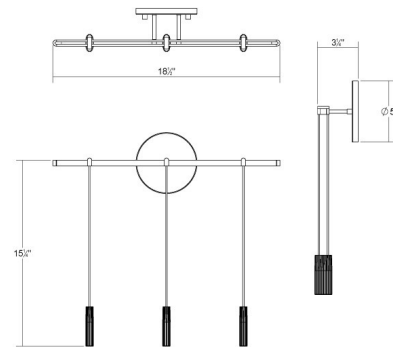

### Description

Luminaires attach to the Single Sconce Power Feed, forming a range of functional architectural Suspenders Sconces. Available with a Satin Black finish. ADA Compliant. ETL and UL listed.  
Luminaire 1: 3 x Crystal Chiclets  
Location: Outlet Box

### Specifications

COLOR	N/A
BODY FINISH	Satin Black
WATTAGE	4.5W
DIMMER	Low Voltage Electronic
DIMENSIONS	18.5"W x 15.25"H x 3.5"D
INTEGRATED LED MODULE	3 x LED/1.5W/24V LED