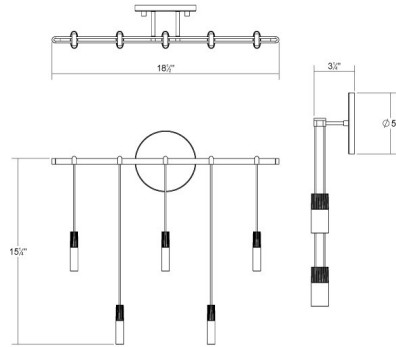

## Suspenders Bar Wall Light with Staggered Etched Chiclets

By SONNEMAN

### Description

Luminaires attach to the Single Sconce Power Feed, forming a range of functional architectural Suspenders Sconces. Available with a Satin Black finish. ADA Compliant. ETL and UL listed.  
Luminaire 1: 5 x Etched ChicletsTransformer  
Location: Outlet Box

### Specifications

COLOR	N/A
BODY FINISH	Satin Black
WATTAGE	7.5W
DIMMER	Low Voltage Electronic
DIMENSIONS	18.5"W x 15.25"H x 3.5"D
INTEGRATED LED MODULE	5 x LED/1.5W/120V LED