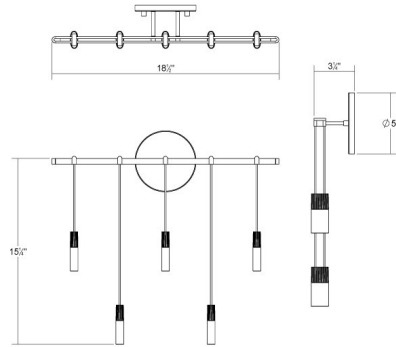

## Suspenders Bar Wall Light with Staggered Etched Chiclets

By Sonneman

### Description

Luminaires attach to the Single Sconce Power Feed, forming a range of functional architectural Suspenders Sconces. Available with a Satin Black finish. ADA Compliant. ETL and UL listed.  
Luminaire 1: 5 x Etched ChicletsTransformer  
Location: Outlet Box

### Specifications

COLOR	N/A
BODY FINISH	Satin Black
WATTAGE	7.5W
DIMMER	Low Voltage Electronic
DIMENSIONS	18.5"W x 15.25"H x 3.5"D
INTEGRATED LED MODULE	5 x LED/1.5W/120V LED