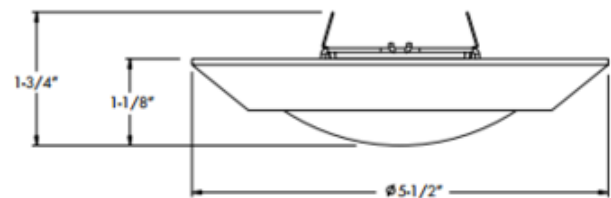

COMPANY	PROJECT	FIXTURE TYPE	APPROVED BY	DATE