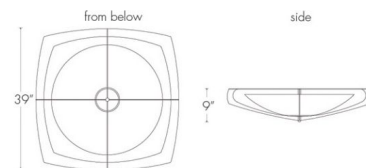

Description

Synergy 0490 Damp Ceiling Flush Light features a White Swirl diffuser with an Empire Bronze finish. Available in small and large sizes. One 20 watt A19 LED bulb is included. Damp location rated. Made in the USA. Small: 31 inch width x 7.5 inch height. Large: 39 inch width x 9 inch height.

Shown in empire bronze / white swirl

Specifications

COLOR	White Swirl
BODY FINISH	Empire Bronze
WATTAGE	80W
DIMMER	Standard 120V
DIMENSIONS	31"W x 7.5"H
BULB INCLUDED	4 x A19/Medium (E26)/20W/120V LED
COUNTRY OF ORIGIN	United States