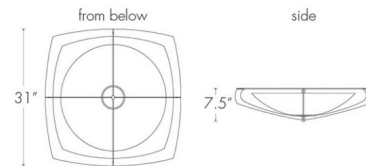

Description

Synergy 0490 Damp Ceiling Flush Light features a White Swirl diffuser with an Empire Bronze finish. Available in small and large sizes. One 20 watt A19 LED bulb is included. Damp location rated. Made in the USA. Small: 31 inch width x 7.5 inch height. Large: 39 inch width x 9 inch height.

Shown in empire bronze / white swirl

Specifications

COLOR	White Swirl
BODY FINISH	Empire Bronze
WATTAGE	80W
DIMMER	Standard 120V
DIMENSIONS	31"W x 7.5"H
BULB INCLUDED	4 x A19/Medium (E26)/20W/120V LED
COUNTRY OF ORIGIN	United States